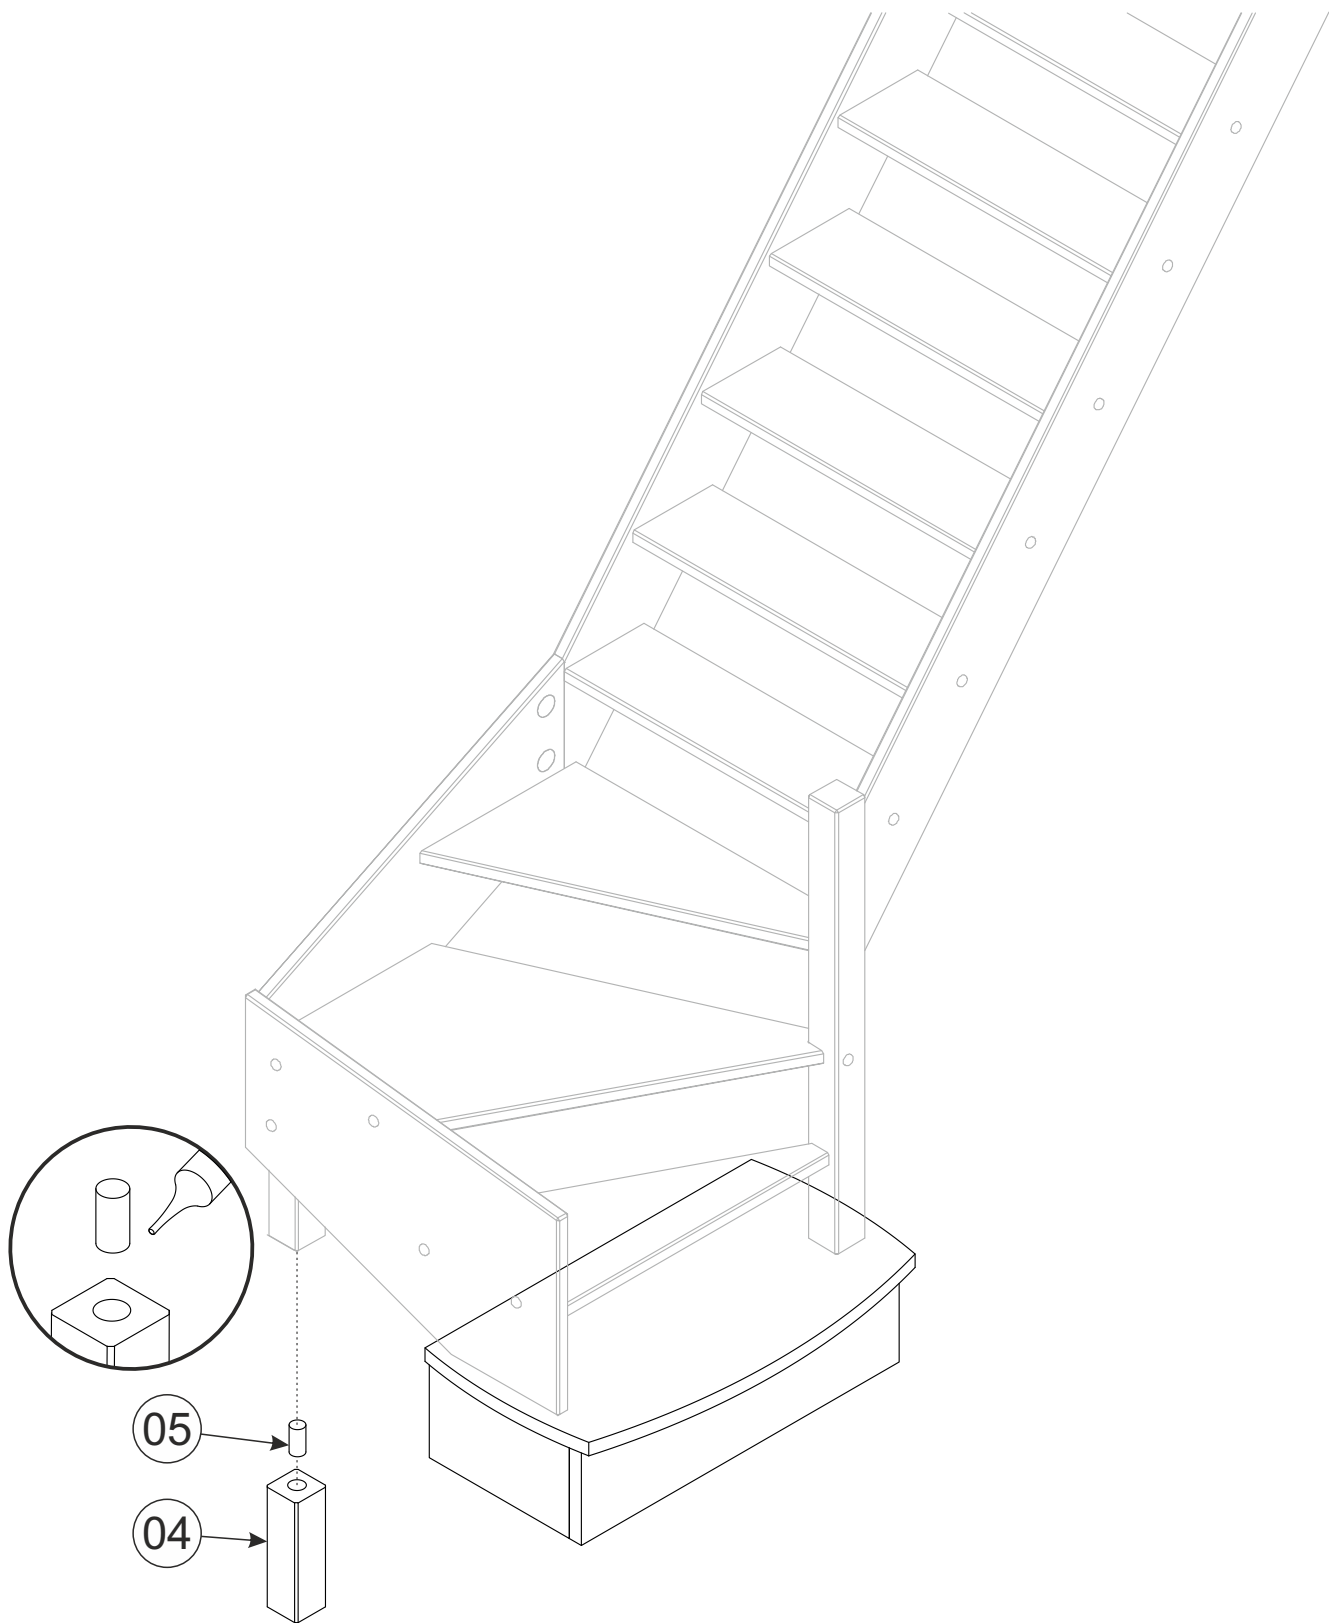

Zelfbouwmarkt.be
bouwen aan je thuis