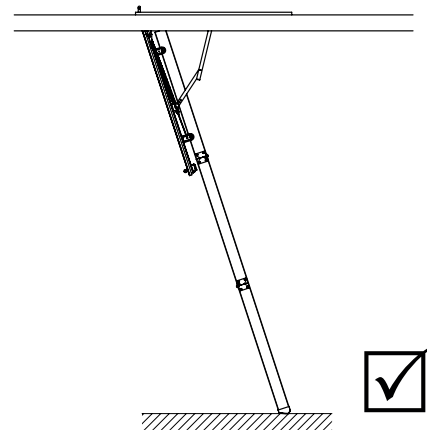

Zoldertrap Sion 36

120x60 cm - 120x70 cm - 130x70 cm - 140x70 cm

1

2

3

4

5

6

7

8

9

10

12 treads

Casing height :
14 cm

Insulation :
36 mm

Treads
Thickness :
28 mm
Depth :
82 mm

Maximum
load
150 kg