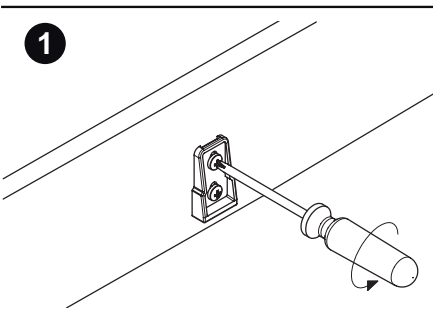

Zoldertrap Sion 36

120x60 cm - 120x70 cm - 130x70 cm - 140x70 cm

1

2

3

4

5

6

7

8

9

10

12 treads

Casing height :
14 cm

Insulation :
36 mm

Treads
Thickness :
28 mm
Depth :
82 mm

Maximum
load
150 kg