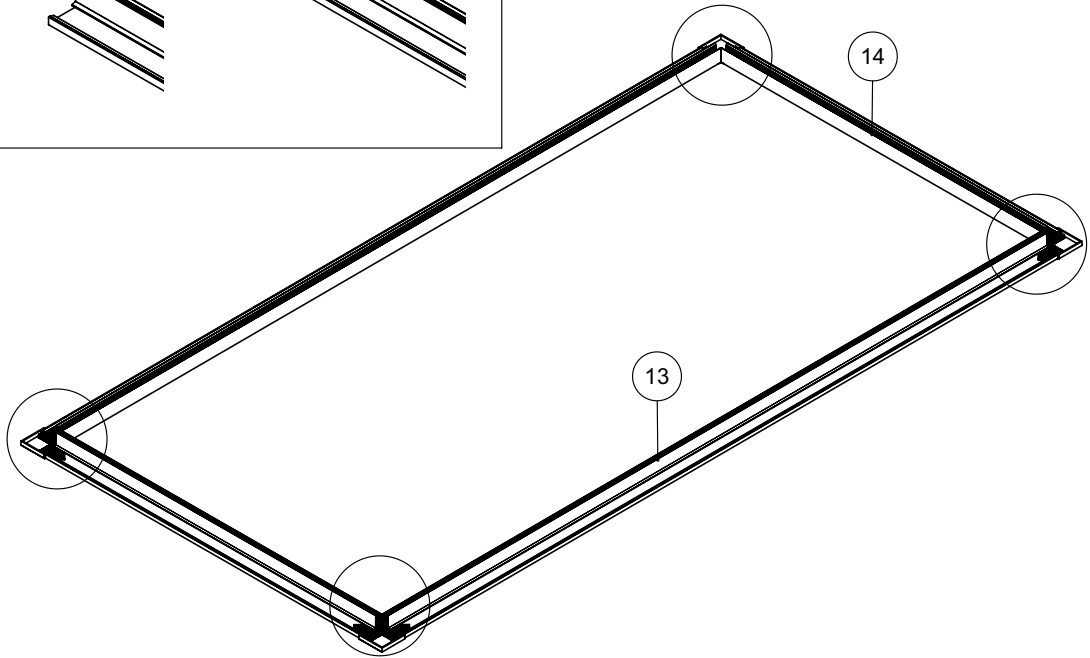

Zoldertrap Sion 36

120x60 cm - 120x70 cm - 130x70 cm - 140x70 cm

1

2

3

4

5

6

7

8

9

10

12 treads

Casing height :
14 cm

Insulation :
36 mm

Treads
Thickness :
28 mm
Depth :
82 mm

Maximum
load
150 kg