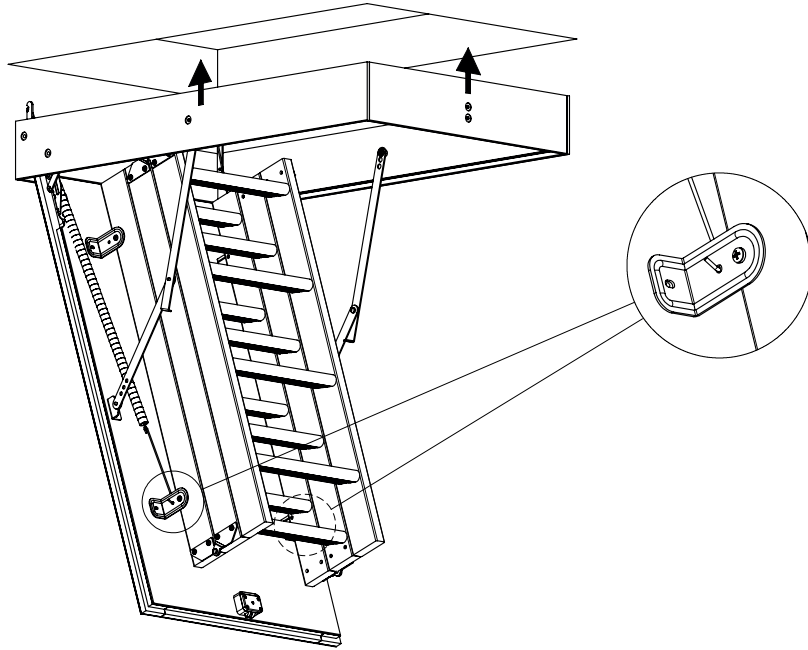

Zoldertrap Sion 36

120x60 cm - 120x70 cm - 130x70 cm - 140x70 cm

1

2

3

4

5

6

7

8

9

10

12 treads

Casing height :
14 cm

Insulation :
36 mm

Treads
Thickness :
28 mm
Depth :
82 mm

Maximum
load
150 kg