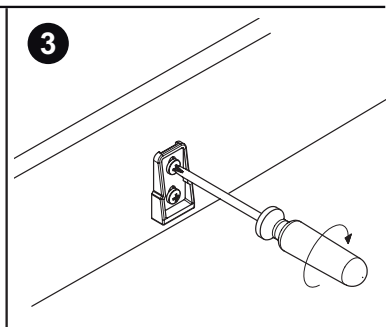

Zoldertrap Sion 36

120x60 cm - 120x70 cm - 130x70 cm - 140x70 cm

1

2

3

4

5

6

7

8

9

10

12 treads

Casing height :
14 cm

Insulation :
36 mm

Treads
Thickness :
28 mm
Depth :
82 mm