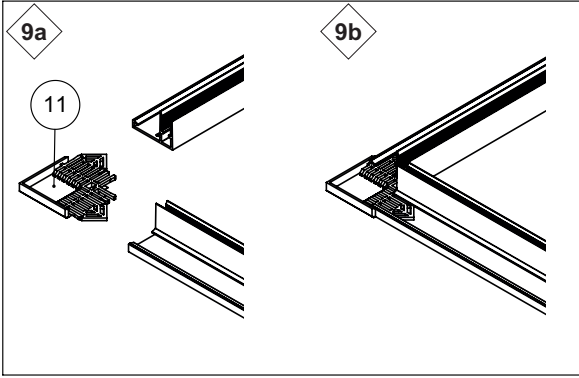

Zoldertrap Sion 36

120x60 cm - 120x70 cm - 130x70 cm - 140x70 cm

1

2

3

4

5

6

7

8

9

10

12 treads

Casing height :
14 cm

Insulation :
36 mm

Treads
Thickness :
28 mm
Depth :
82 mm

Maximum
load
150 kg