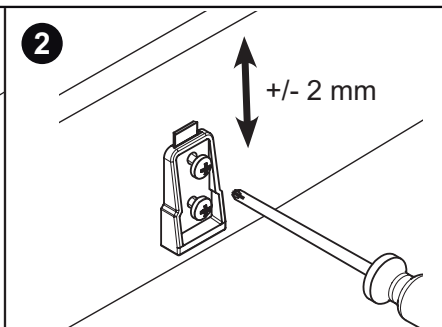

Zoldertrap Sion 36

120x60 cm - 120x70 cm - 130x70 cm - 140x70 cm

1

2

3

4

5

6

7

8

9

10

12 treads

Casing height :
14 cm

Insulation :
36 mm

Treads
Thickness :
28 mm
Depth :
82 mm

Maximum
load
150 kg