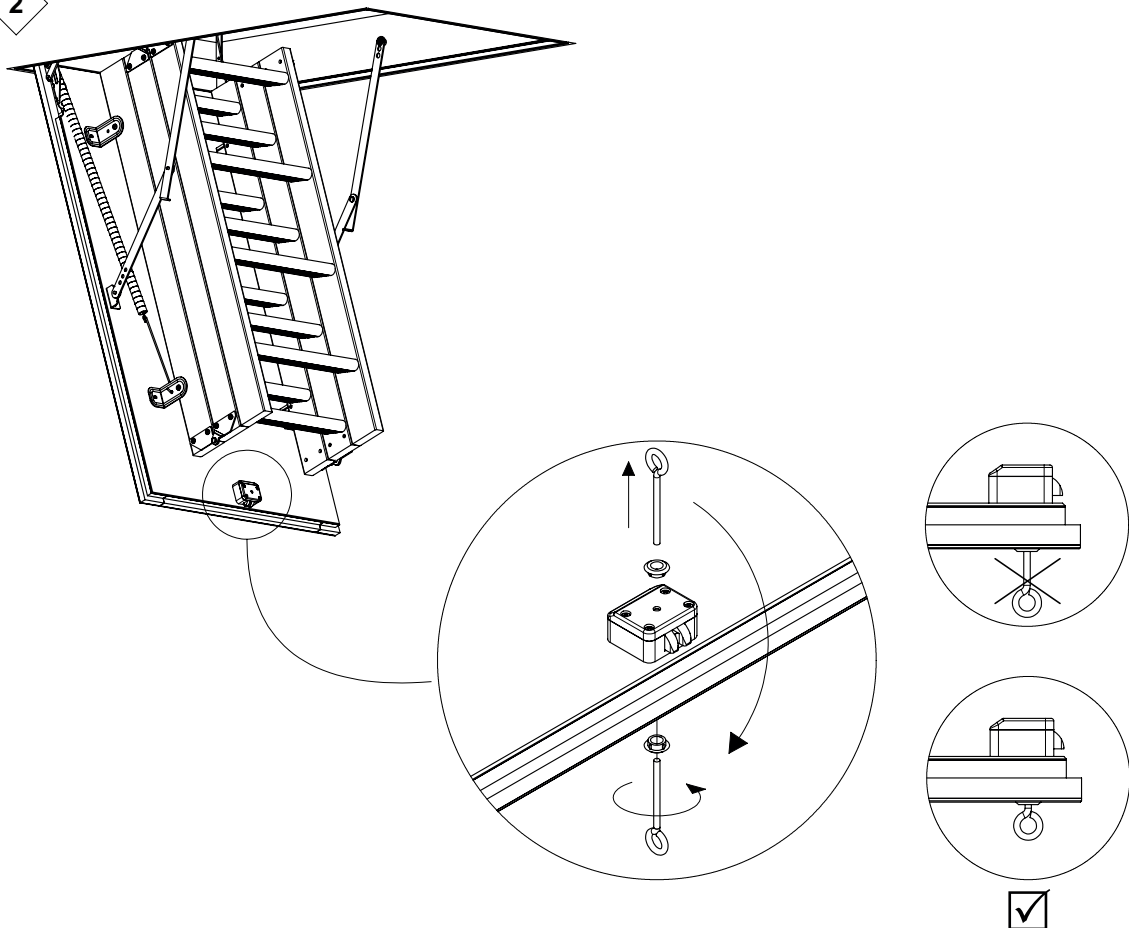

Zoldertrap Sion 36

120x60 cm - 120x70 cm - 130x70 cm - 140x70 cm

1

2

3

4

5

6

7

8

9

10

12 treads

Casing height :
14 cm

Insulation :
36 mm

Treads
Thickness :
28 mm
Depth :
82 mm

Maximum
load
150 kg