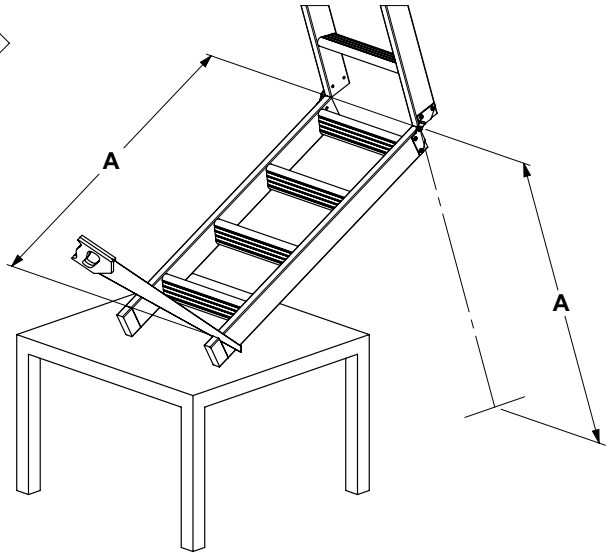

Zoldertrap Sion 36

120x60 cm - 120x70 cm - 130x70 cm - 140x70 cm

1

2

3

4

5

6

7

8

9

10

12 treads

Casing height :
14 cm

Insulation :
36 mm

Treads
Thickness :
28 mm
Depth :
82 mm

Maximum
load
150 kg