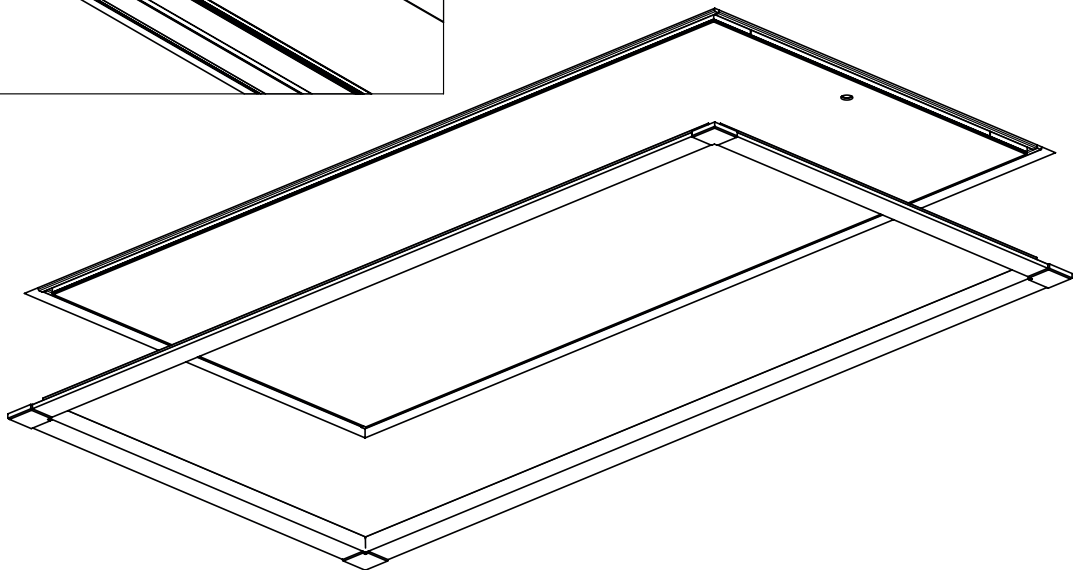

7

8

9

10

12 treads

Casing height :
14 cm

Insulation :
36 mm

Treads
Thickness :
28 mm
Depth :
82 mm