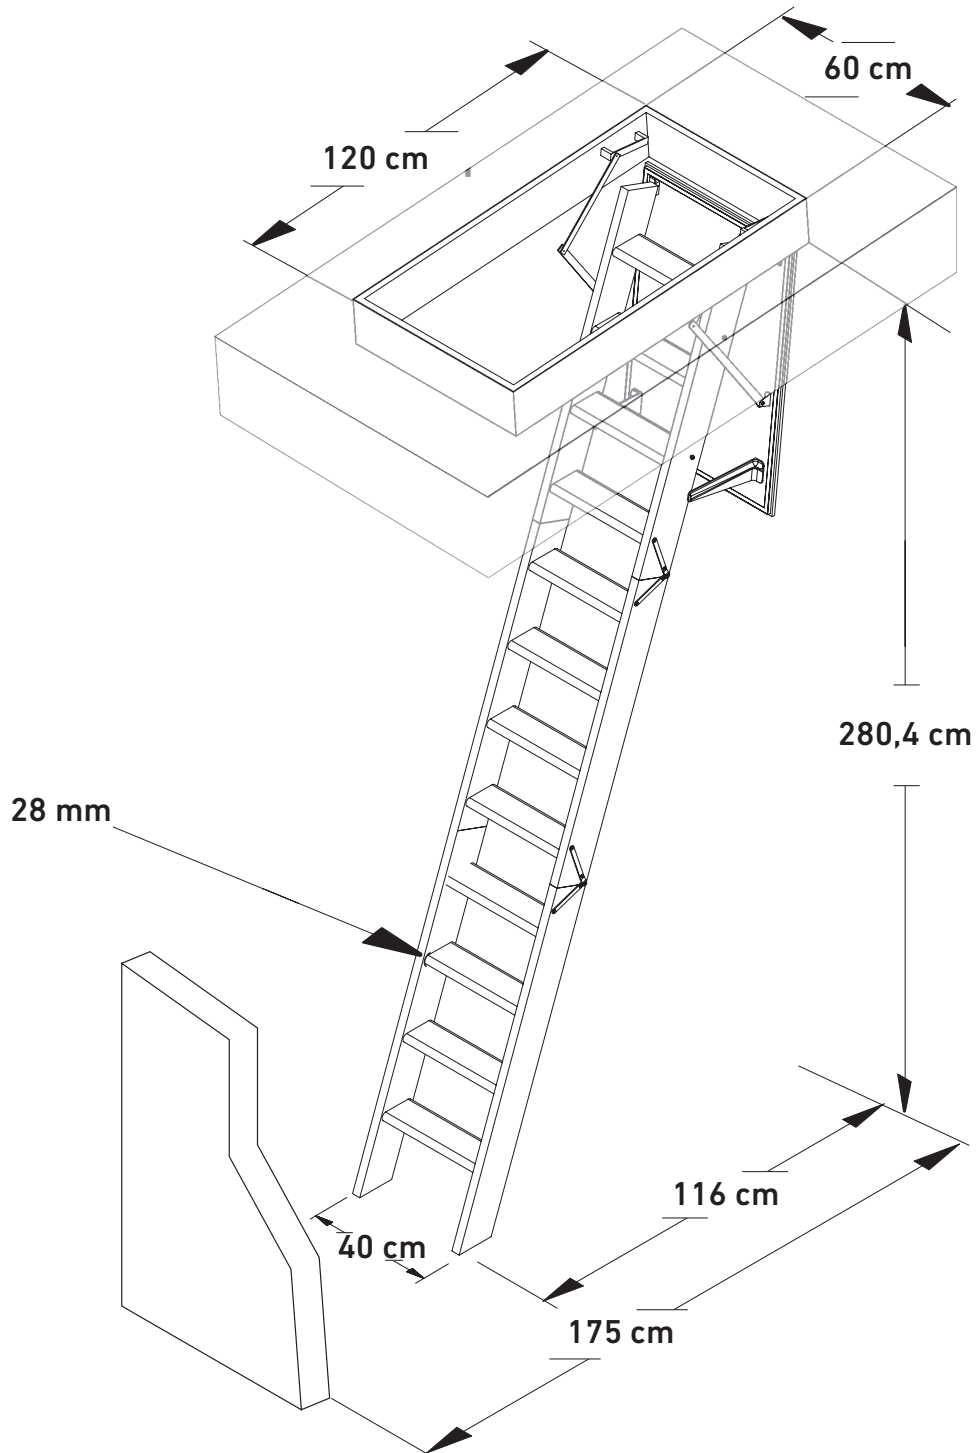

Zoldertrap Sion 36

120x60 cm - 120x70 cm - 130x70 cm - 140x70 cm

1

2

3

4

5

6

7

8

9

10

12 treads

Casing height :
14 cm

Insulation :
36 mm

Treads
Thickness :
28 mm
Depth :
82 mm

Maximum
load
150 kg