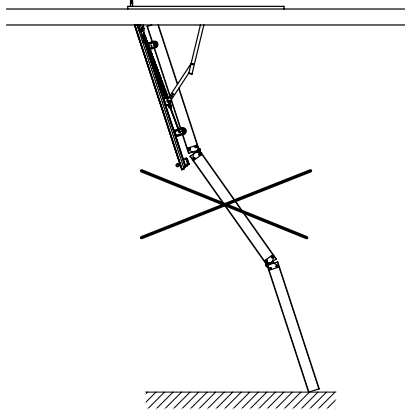

Zoldertrap Sion 36

120x60 cm - 120x70 cm - 130x70 cm - 140x70 cm

1

2

3

4

5

6

7

8

9

10

12 treads

Casing height :
14 cm

Insulation :
36 mm

Treads
Thickness :
28 mm
Depth :
82 mm

Maximum
load
150 kg