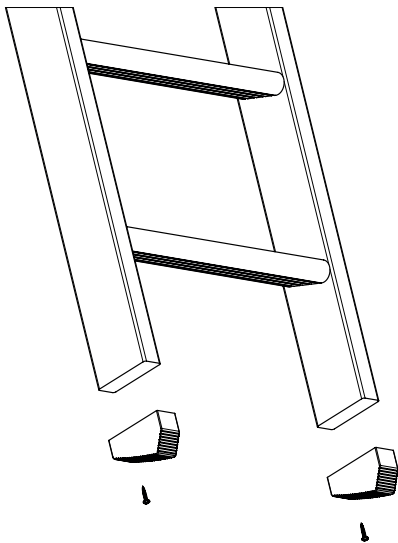

Zoldertrap Sion 36

120x60 cm - 120x70 cm - 130x70 cm - 140x70 cm

1

2

3

4

5

6

7

8

9

10

12 treads

Casing height :
14 cm

Insulation :
36 mm

Treads
Thickness :
28 mm
Depth :
82 mm

Maximum
load
150 kg