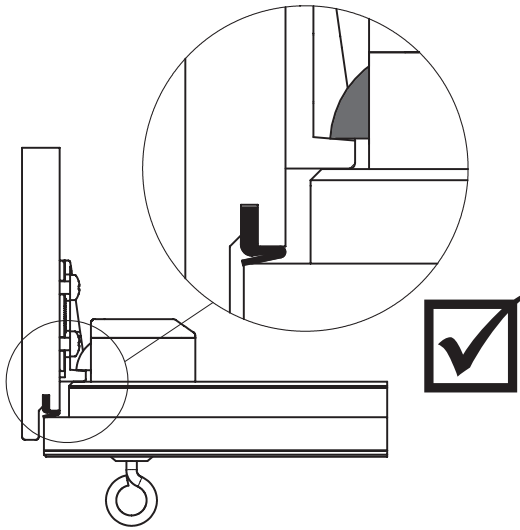

Zoldertrap Sion 36

120x60 cm - 120x70 cm - 130x70 cm - 140x70 cm

1

2

3

4

5

6

7

8

9

10

12 treads

Casing height :
14 cm

Insulation :
36 mm

Treads
Thickness :
28 mm
Depth :
82 mm

Maximum
load
150 kg