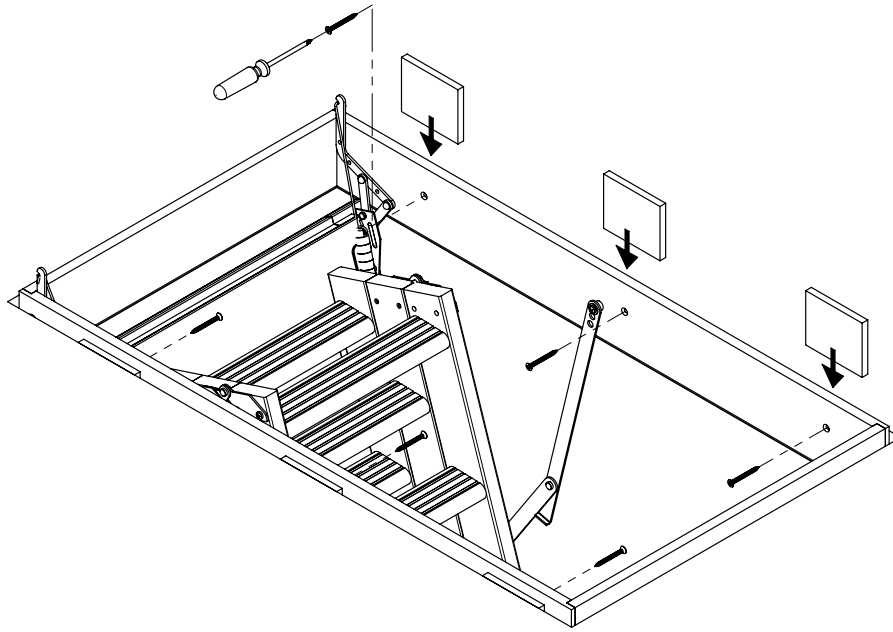

Zoldertrap Sion 36

120x60 cm - 120x70 cm - 130x70 cm - 140x70 cm

1

2

3

4

5

6

7

8

9

10

12 treads

Casing height :
14 cm

Insulation :
36 mm

Treads
Thickness :
28 mm
Depth :
82 mm

Maximum
load
150 kg