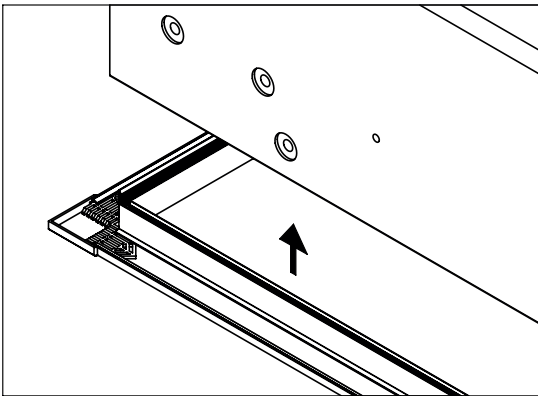

7

8

9

10

12 treads

Casing height :
14 cm

Insulation :
36 mm

Treads
Thickness :
28 mm
Depth :
82 mm