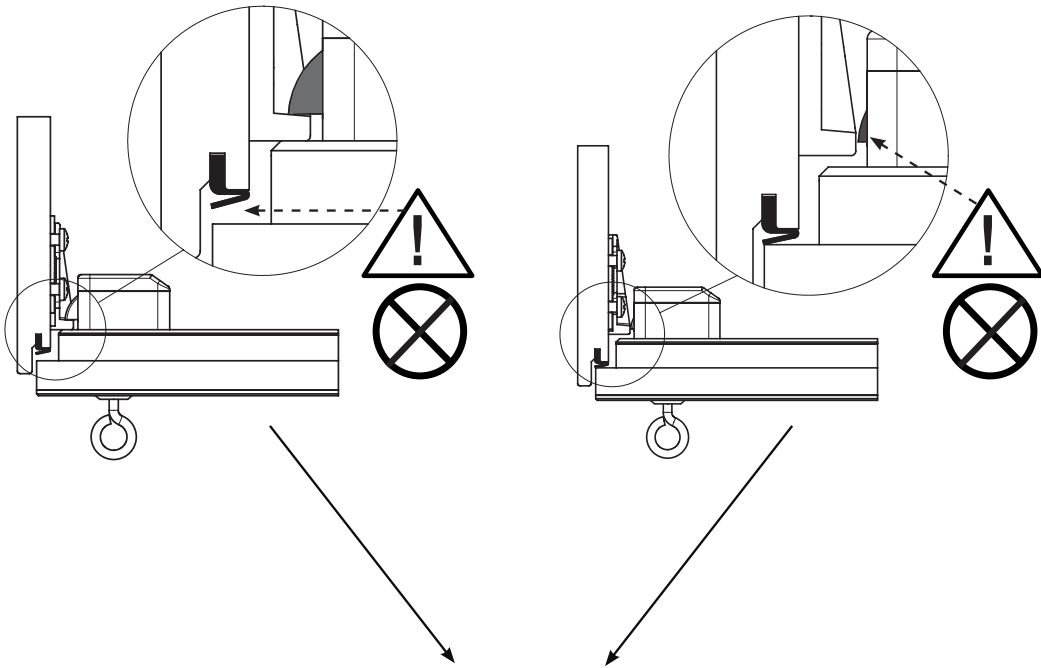

Zoldertrap Sion 36

120x60 cm - 120x70 cm - 130x70 cm - 140x70 cm

1

2

3

4

5

6

7

8

9

10

12 treads

Casing height :
14 cm

Insulation :
36 mm

Treads
Thickness :
28 mm
Depth :
82 mm

Maximum
load
150 kg