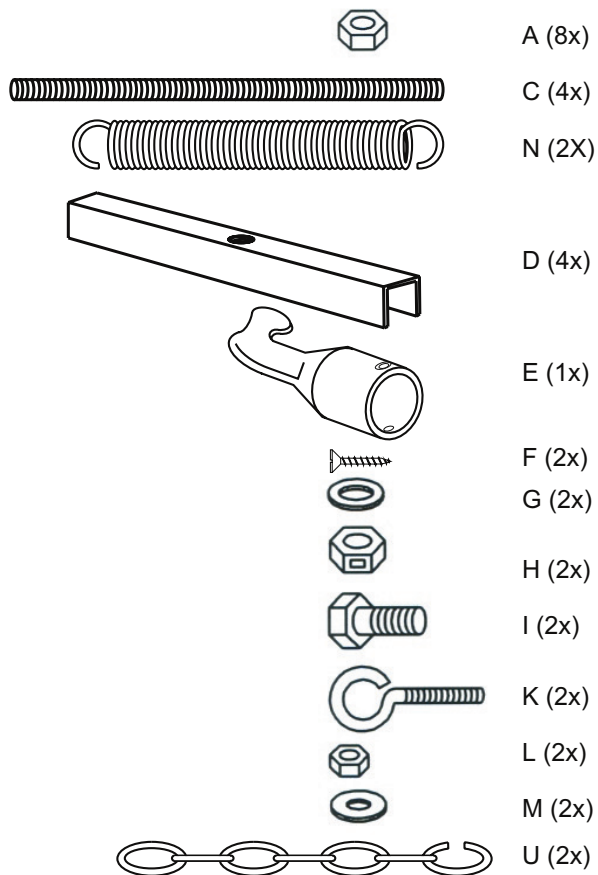

Zoldertrap Hamm

120x70 cm

1

2

12 treads

Casing height :
13 cm

Insulation :
33 mm

Treads
Thickness :
27 mm